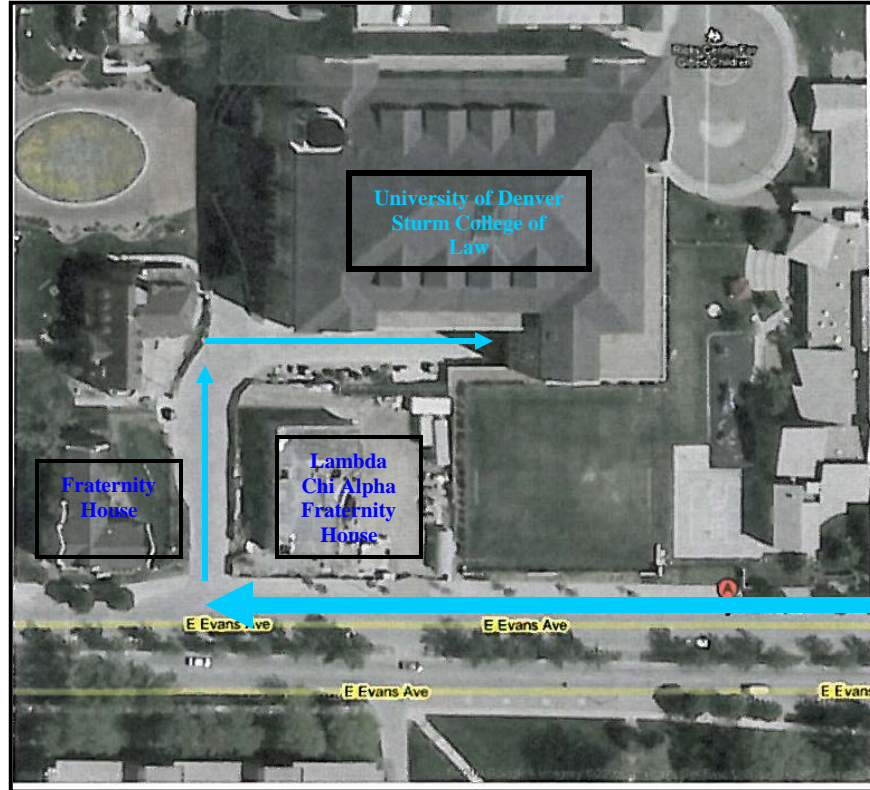

Driving Directions/Parking Instructions

Driving Directions

***** You must be headed west on Evans in order to turn into the driveway to the below ground parking garage. You cannot enter the above ground parking garage from Asbury Avenue because the gate is card activated.*

From 1-25:

Head south on University to Evans Avenue. Turn right on Evans and go 1/10 of a mile to the driveway to the parking garage. Turn right in between the two fraternity houses. Follow the driveway around which will take you under the law school. Please park in spaces that are marked as PAID VISTOR parking spaces. (They are shaped purple on the map of the underground parking.) Parking is \$1.50/hr.