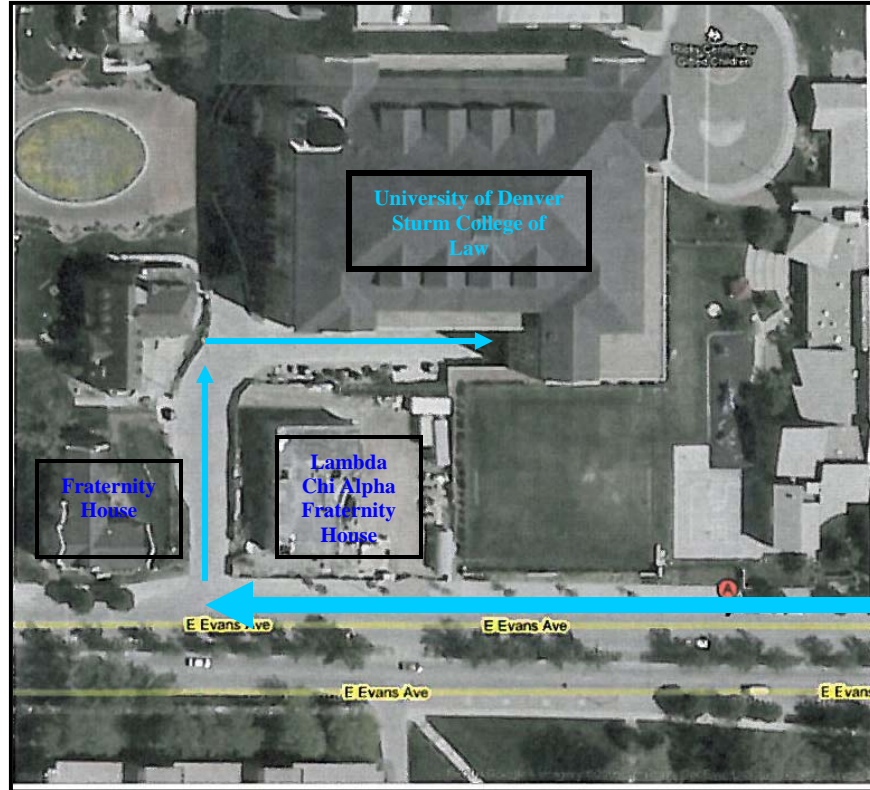

## Driving Directions/Parking Instructions

### Driving Directions

**\*\*\*\* You must be headed west on Evans in order to turn into the driveway to the below ground parking garage. You cannot enter the above ground parking garage from Asbury Avenue because the gate is card activated.**

**From 1-25:**

**Head south on University to Evans Avenue. Turn right on Evans and go 1/10 of a mile to the driveway to the parking garage. Turn right in between the two fraternity houses. Follow the driveway around which will take you under the law school. Please park in spaces that are marked as PAID VISTOR parking spaces. (They are shaped purple on the map of the underground parking) You will not be required to pay for the spaces as long as you display the scratch off parking pass given to you. Please hang it from your rear view mirror.**