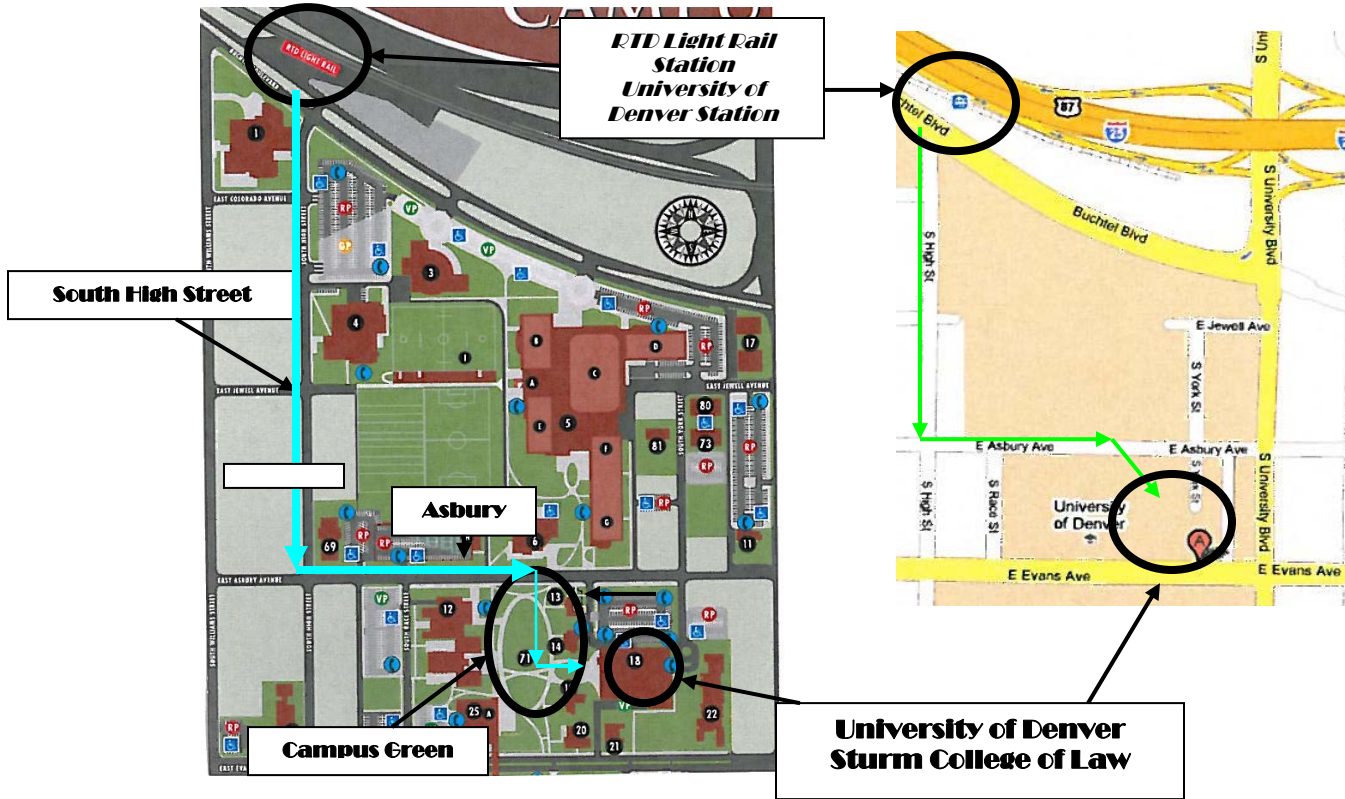

WALKING DIRECTIONS FROM THE LIGHT RAIL TO THE UNIVERSITY OF DENVER STURM COLLEGE OF LAW

WALKING DIRECTIONS

- After exiting the Light Rail, head towards the traffic light.
- Cross Buchtel Boulevard at the traffic light towards South High Street.
- Continue South on South High Street for two blocks.
- Cross and turn left on East Asbury Avenue. (The Law School is on the right side of Asbury)
- Continue past South Race Street until you reach the campus green (big open grass area).
- Cut through the campus green towards the law school which is the building with the *Gold Pointed Tower on top and a large circle flower garden in front of the main entrance*.
A parking garage is located on the left as well as small buildings on either side which are fraternity houses and the Leo Block Alumni Center.

******FYI: Sturm Hall is located on the west side of the campus green and Sturm College of Law is on the east. They sit right across from one another. Make sure not to go to Sturm Hall!***