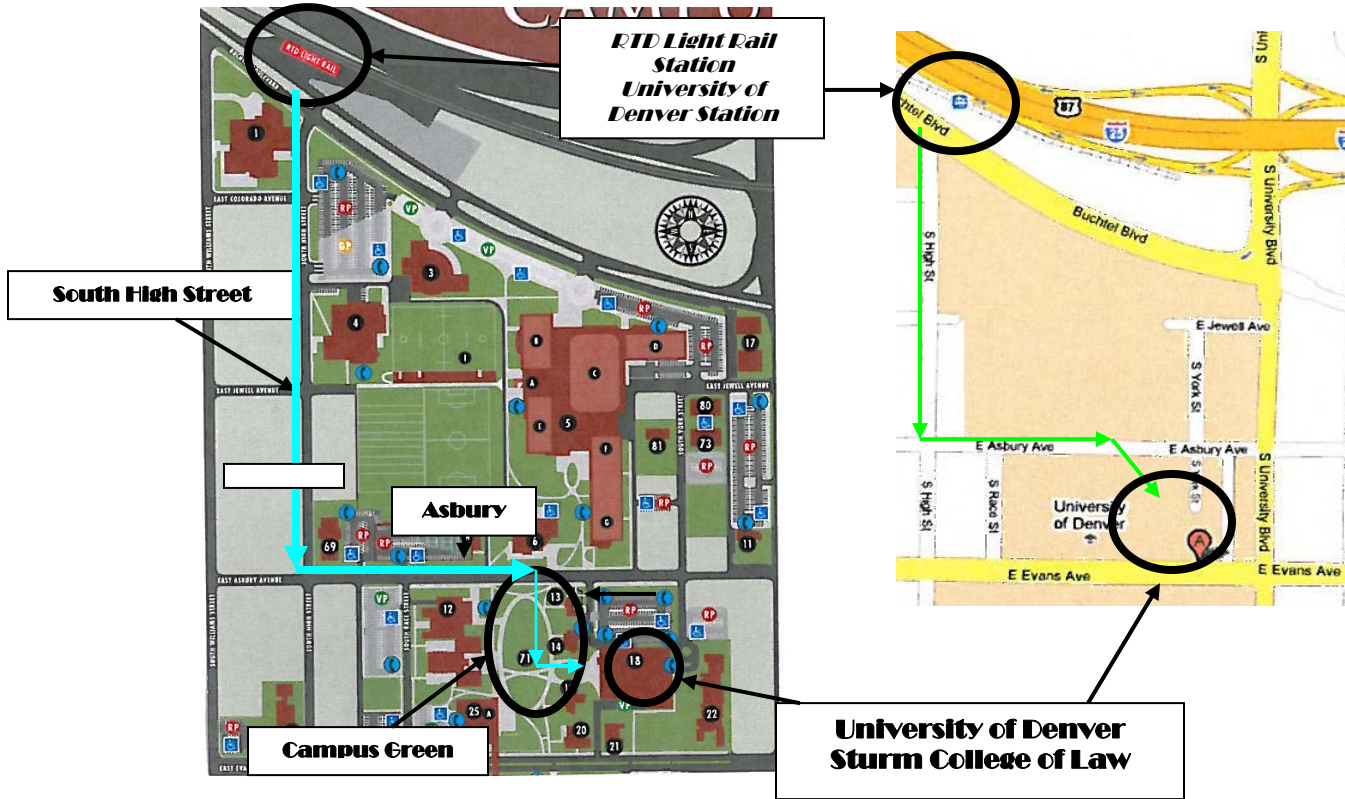

WALKING DIRECTIONS FROM THE LIGHT RAIL TO THE UNIVERSITY OF DENVER STURM COLLEGE OF LAW

WALKING DIRECTIONS

- After exiting the Light Rail, head towards the traffic light.
- Cross Buchtel Boulevard at the traffic light towards South High Street.
- Continue South on South High Street for two blocks.
- Cross and turn left on East Asbury Avenue. (The Law School is on the right side of Asbury)
- Continue past South Race Street until you reach the campus green (big open grass area).
- Cut through the campus green towards the law school which is the building with the *Gold Pointed Tower on top and a large circle flower garden in front of the main entrance*. A parking garage is located on the left as well as small buildings on either side which are fraternity houses and the Leo Block Alumni Center.

******FYI: Sturm Hall is located on the west side of the campus green and Sturm College of Law is on the east. They sit right across from one another. Make sure not to go to Sturm Hall!***